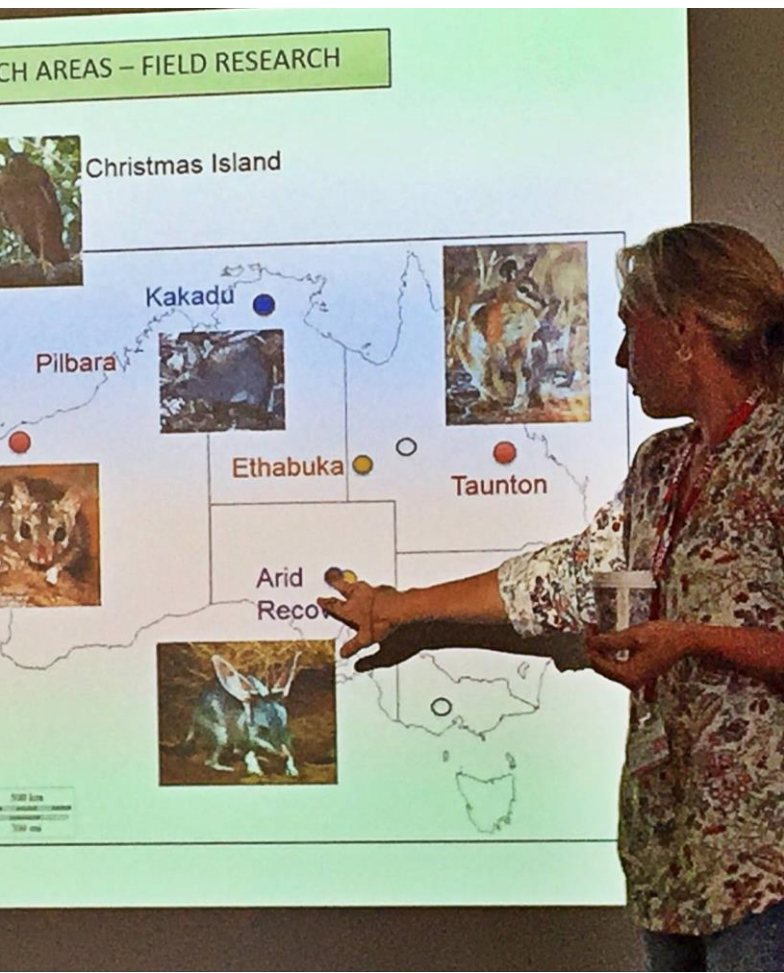

Four key action areas

- Tackling feral cats
- Safe havens for species most at risk
- Improving habitat
- Emergency intervention to avert extinctions

TARGETS

Mardo (yellow-footed Antechinus), Robert Maclean

- Tackling feral cats and their impacts
- 20 mammals by 2020
- 20 birds by 2020
- 30 plants by 2020
- Improving recovery practices

TACKLING FERAL CATS AND THEIR IMPACTS

feral cat in cage- gregory andrews

- 2 million feral cats culled
- Eradication of feral cats from five islands
- 10 feral cat free mainland exclosures established
- Best practice feral cat control established across 10 million hectares of open landscapes
- Best practice feral cat control implemented in 2 million hectares of Commonwealth land

DRIVEN BY SCIENCE

WHAT HAVE WE BEEN DOING?

MEASURING

NATIONAL EFFORT

- RMIT University findings for year 1 – 211,000 feral cats culled at the national level
- Year 3 target – 1 million cats culled at the national level, 6 million ha of feral cat control
- RMIT are currently in the process of data collection for year 3 reporting