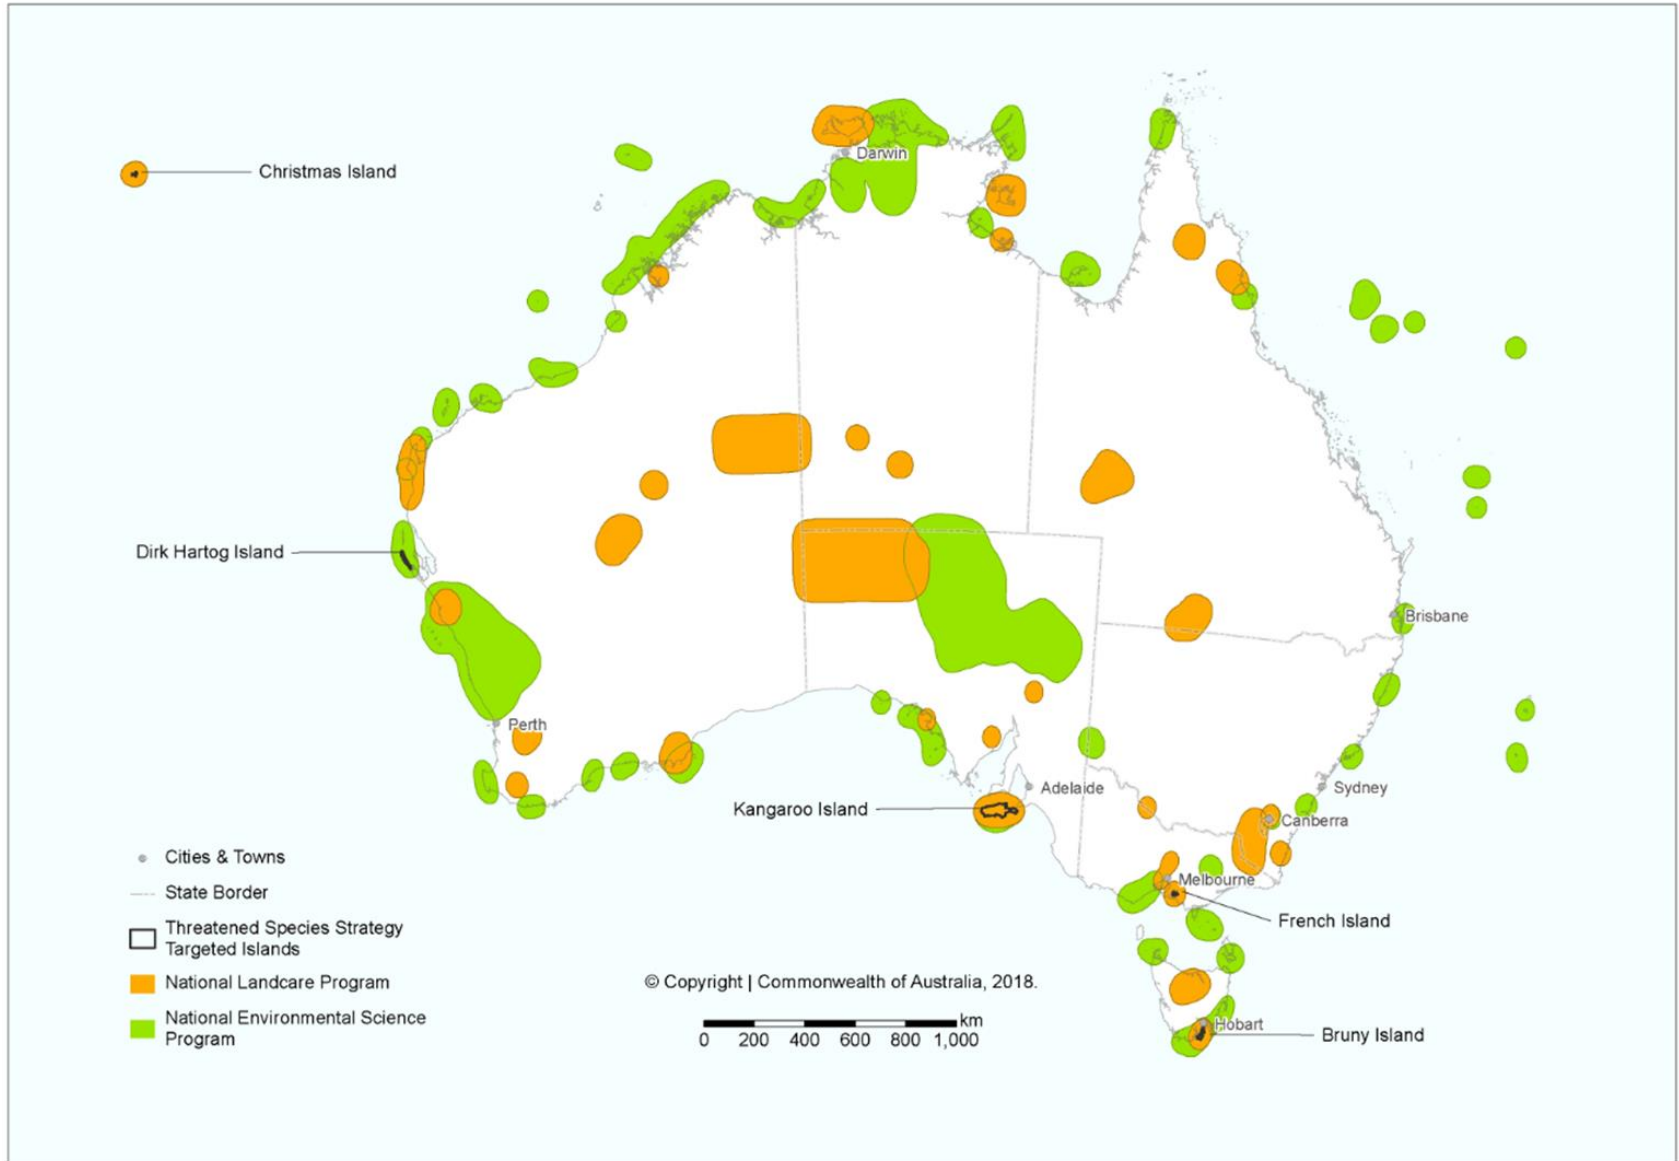

Four key action areas

- Tackling feral cats
- Safe havens for species most at risk
- Improving habitat
- Emergency intervention to avert extinctions

TARGETS

Mardo (yellow-footed Antechinus), Robert Maclean

- Tackling feral cats and their impacts
- 20 mammals by 2020
- 20 birds by 2020
- 30 plants by 2020
- Improving recovery practices

TACKLING FERAL CATS AND THEIR IMPACTS

feral cat in cage- gregory andrews

- 2 million feral cats culled
- Eradication of feral cats from five islands
- 10 feral cat free mainland exclosures established
- Best practice feral cat control established across 10 million hectares of open landscapes
- Best practice feral cat control implemented in 2 million hectares of Commonwealth land

DRIVEN BY SCIENCE

WHAT HAVE WE BEEN DOING?

MEASURING

NATIONAL EFFORT

- RMIT University findings for year 1 – 211,000 feral cats culled at the national level
- Year 3 target – 1 million cats culled at the national level, 6 million ha of feral cat control
- RMIT are currently in the process of data collection for year 3 reporting