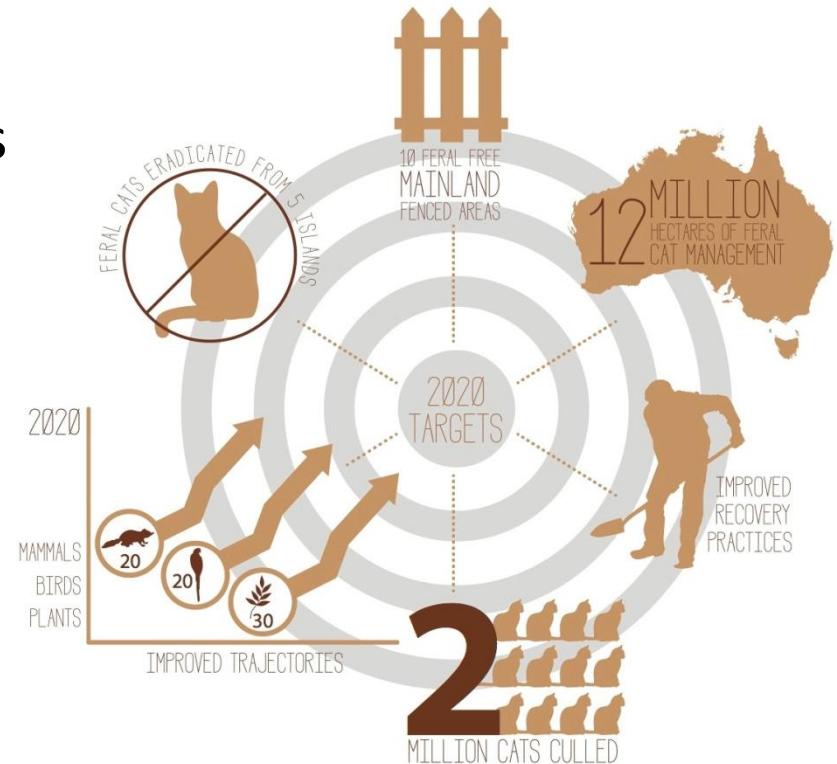

Four key action areas

- Tackling feral cats
- Safe havens for species most at risk
- Improving habitat
- Emergency intervention to avert extinctions

TARGETS

Mardo (yellow-footed Antechinus), Robert Maclean

- Tackling feral cats and their impacts
- 20 mammals by 2020
- 20 birds by 2020
- 30 plants by 2020
- Improving recovery practices

TACKLING FERAL CATS AND THEIR IMPACTS

feral cat in cage- gregory andrews

- 2 million feral cats culled
- Eradication of feral cats from five islands
- 10 feral cat free mainland exclosures established
- Best practice feral cat control established across 10 million hectares of open landscapes
- Best practice feral cat control implemented in 2 million hectares of Commonwealth land

DRIVEN BY SCIENCE

WHAT HAVE WE BEEN DOING?

MEASURING

NATIONAL EFFORT

- RMIT University findings for year 1 – 211,000 feral cats culled at the national level
- Year 3 target – 1 million cats culled at the national level, 6 million ha of feral cat control
- RMIT are currently in the process of data collection for year 3 reporting